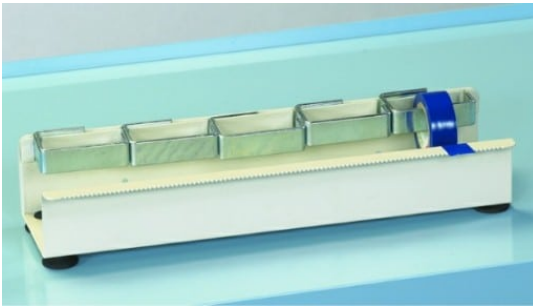

MPD Tape Dispenser Cart Accessory | TTD-3

Stock Photo - Options May Vary

FACTORY NEW

MPD Tape Dispenser Cart Accessory: TTD-3. The TTD-3 Tape Dispenser is the ideal accessory for your Standard and Select carts. This convenient dispenser allows you to efficiently store and dispense tape, making it perfect for quick access during tasks.

You can mount the TTD-3 directly onto your cart or use it on a tabletop, offering flexibility in how you set up your workspace. The TTD-3 is designed for both functionality and durability.

It holds tape securely, ensuring smooth dispensing with minimal effort. Whether you work in a fast-paced environment or need a reliable tool for everyday use, this tape dispenser meets your needs.