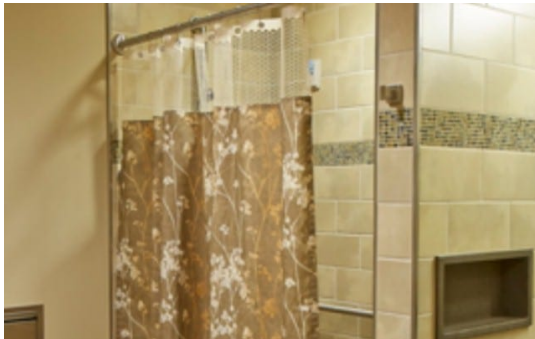

InPro Shower Curtains w/Shield by Panaz® Antimicrobial Fabric

Stock Photo - Options May Vary

FACTORY NEW

InPro Shower Curtains w/Shield by Panaz® Antimicrobial Fabric feature antimicrobial fabric for hygiene and safety. InPro Security Shower Curtains ensure privacy and cleanliness. Clickeze® Shower Curtains meet ADA compliance for accessibility.

InPro Shower Curtains with Shield by Panaz® feature antimicrobial fabric for hygiene and safety. They repel liquids and are highly resistant to most stains, making them ideal for shower curtains, cubicle curtains, and window treatments.

FEATURES

- Antimicrobial and stain-resistant fabric
- Use as privacy curtains, shower curtains, window treatments, and bedspreads
- Highly resistant to most stains
- Fabric Repels Fluids
- Easy maintenance